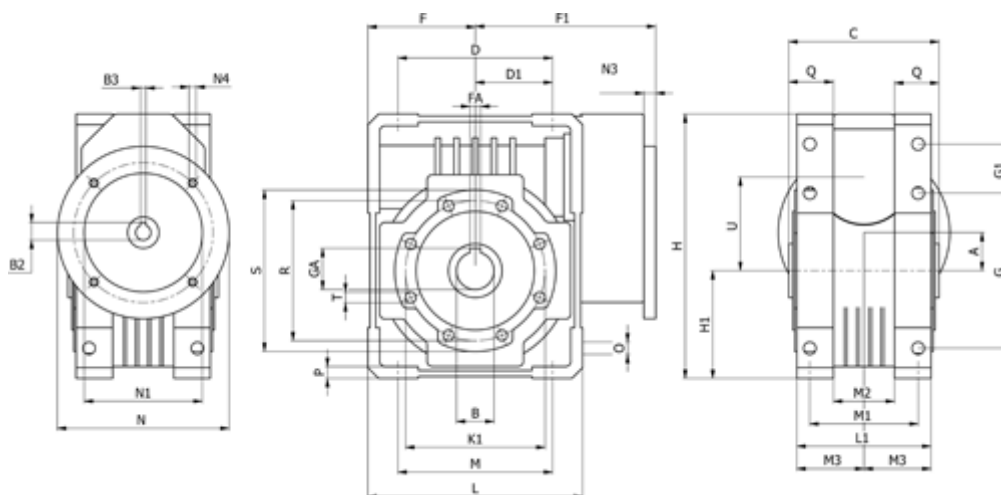

Data Sheet

Article number: 3921086030730

Description: Worm gear
WR 86-U-30-80B5, without lubrication

Measures

A = 86.90	F = 100	L = 200	N2 = 130	T = M10x18
B = 35	F1 = 180	L1 = 125	N3 = 12.0	U = 110
B1 E7 = 19	FA = 10	M = 144	N4 = M10x13	
B2 = 21.8	G = 144	M1 = 101	O = 11.5	
B3 H9 = 6	G1 = 45.5	M2 = 57	P = 11	
C = 140	GA = 38.3	M3 = 64.5	Q = 45	
D = 144.0	H = 245.5	N = 200	R = 130	
D1 = 72.0	H1 = 100.0	N1 = 165	S = 150	